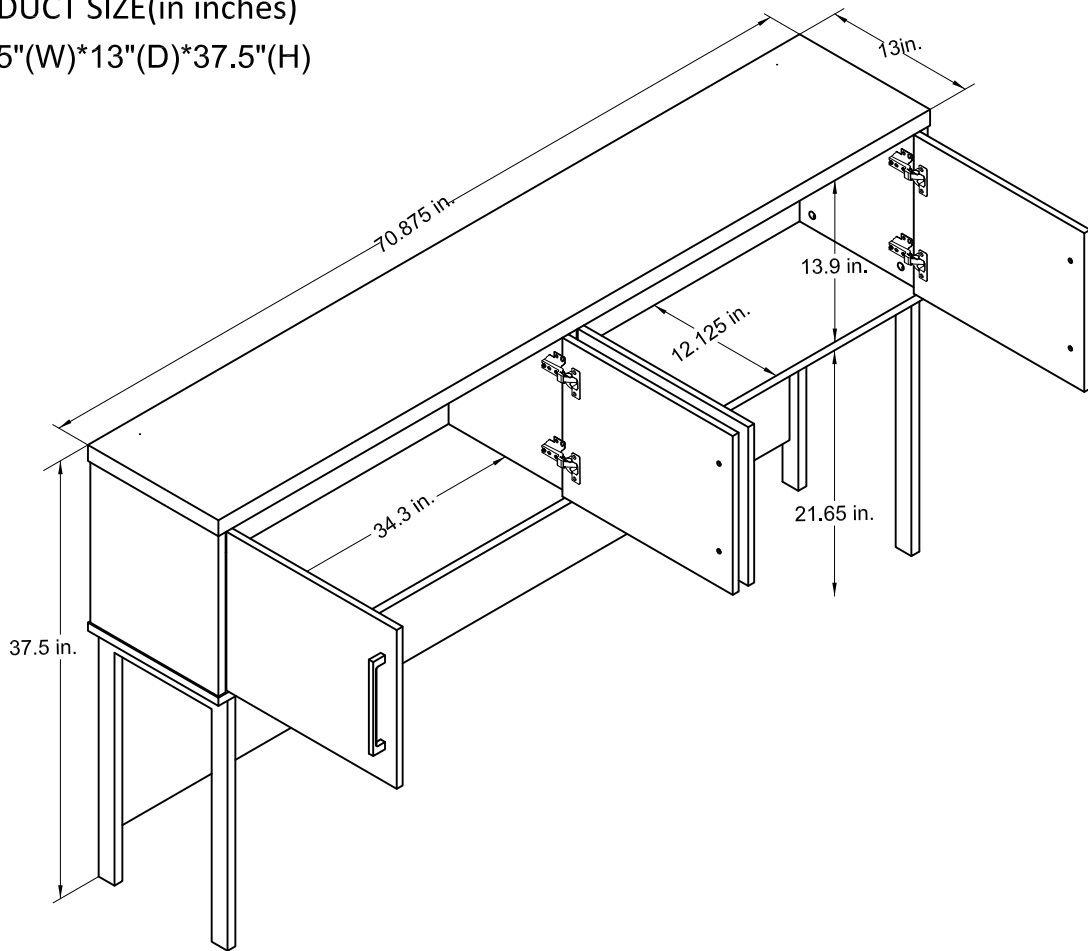

Hutch

Model Number: 9958848COM

Finish: Natural White Oak

OVERALL PRODUCT SIZE(in inches)

V Stand:70.875"(W)*13"(D)*37.5"(H)

MAXIMUM WEIGHT CAPACITIES